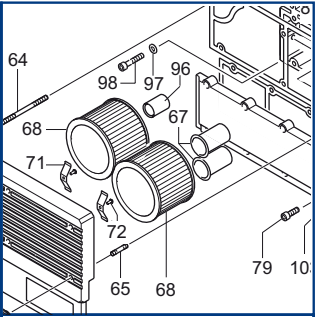

X

DVX 3.140

SERVICE

BECKER
D-42279 Wuppertal
www.becker-international.com

No. **A** ← **Index Variante**

type **DVX 3.140-XX**

frequency XXXX Hz
speed XXXX min⁻¹
power required XXXX kW
inlet capacity XXXX m³/h
pressure + XXXX mbar
vacuum - XXXX mbar