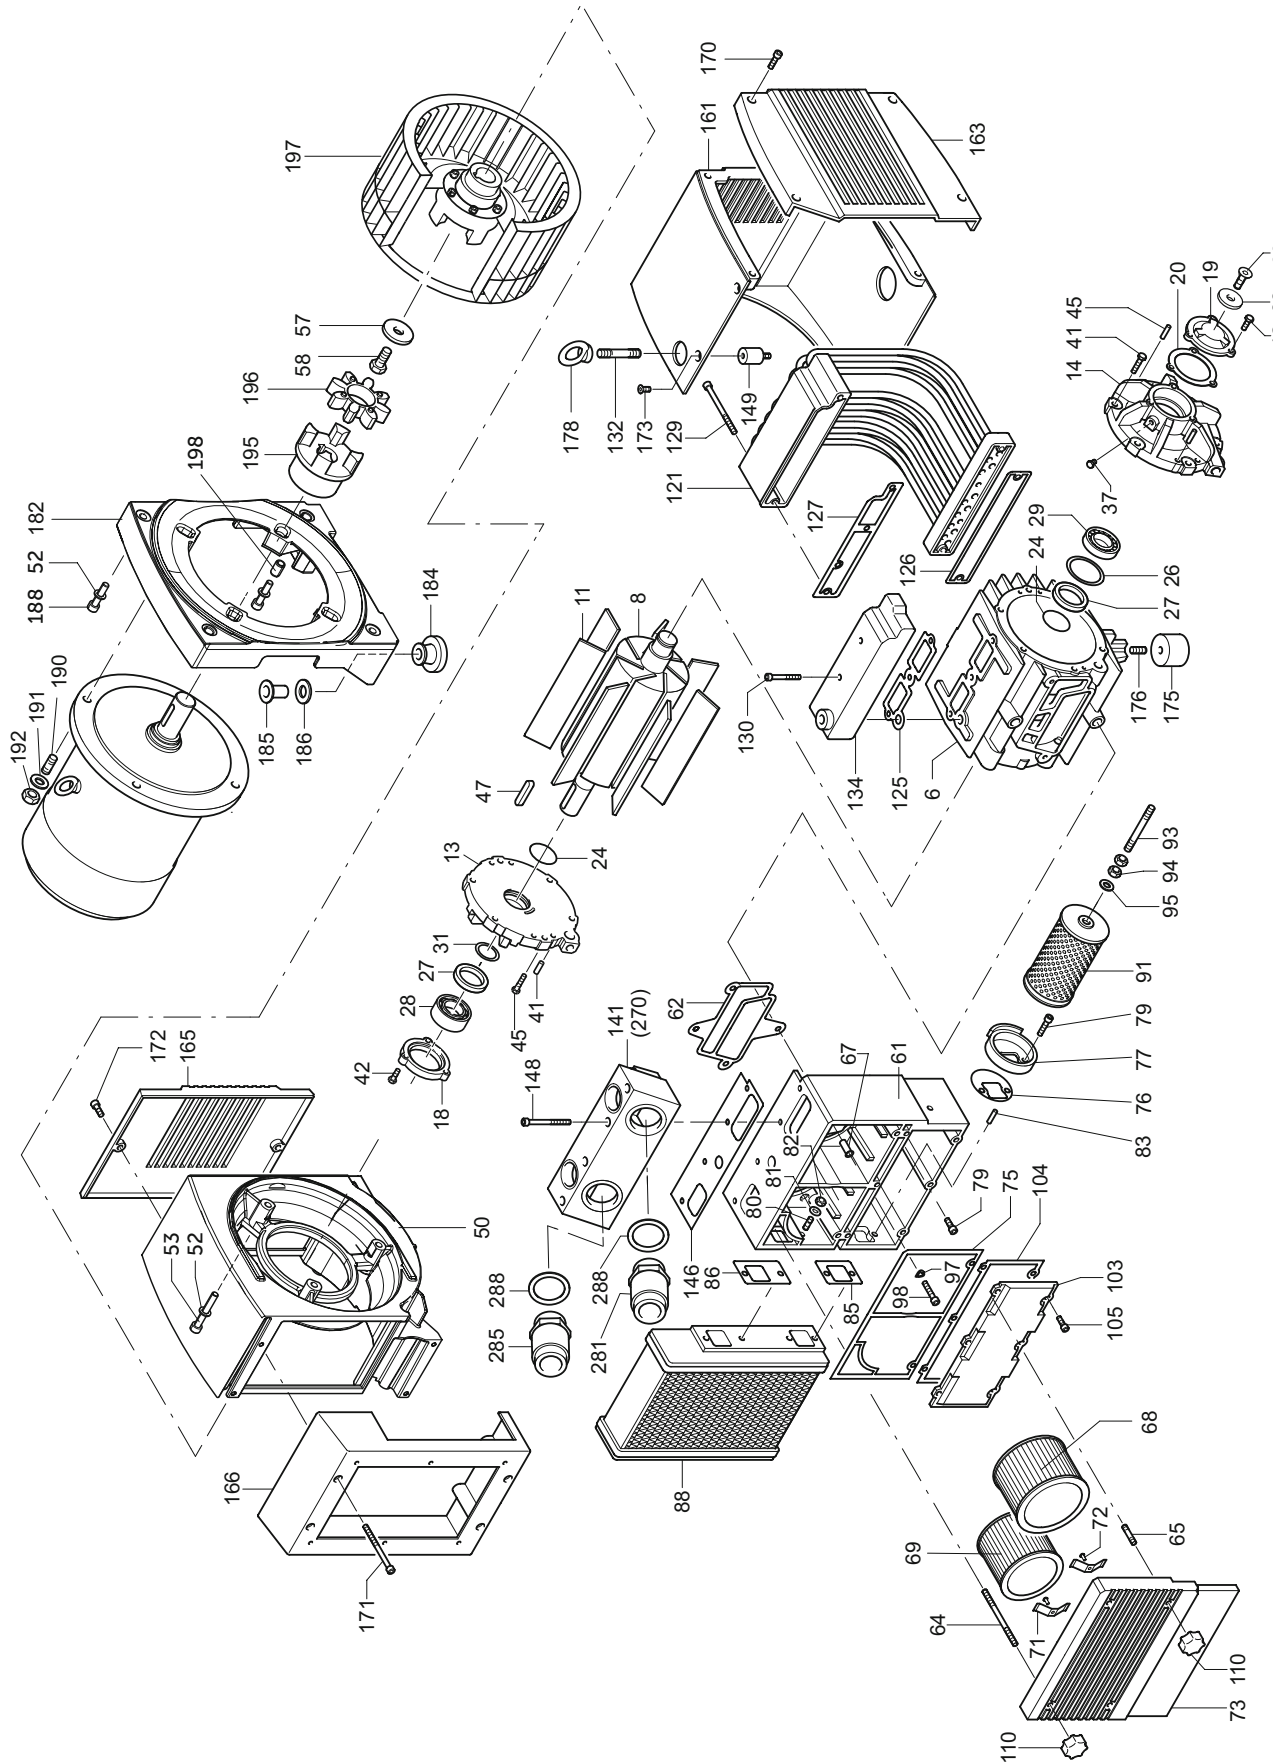

power required **XXXX** kW

inlet capacity **XXXX** m³/h

pressure + **XXXX** mbar

vacuum - **XXXX** mbar

Made in Germany

INDEX

WWW.BECKER-INTERNATIONAL-SHOP.COM

wichtige Komponenten - Serviceteile
important components - Service Parts
composants importants - Pièces de service
importanti componenti - Parti di servizio
componentes importantes - Partes de servicio

F INDEX	Pos.	Ident No.	Description	Quantity
	K1	549000 21100	SET OF SEALS	KIT
	11	901401 00007	ROTOR VANE	KIT
	68	909507 01000	FILTER CARTRIDGE	1
	69	909506 01000	FILTER CARTRIDGE	1
	91	909510 00000	FILTER CARTRIDGE	1