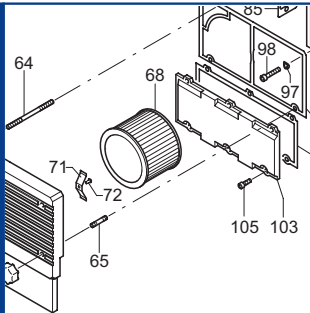

KDT 3.60

SERVICE

BECKER
Qingou - PR CHINA
www.becker-international.com

year

No. **W** **Index Variante**

type **KDT 3.60-XX**

frequency Hz

speed min⁻¹

power required kW

inlet capacity m³/h

pressure + mbar

vacuum - mbar

Made in ☐ China

WU 87-1-25