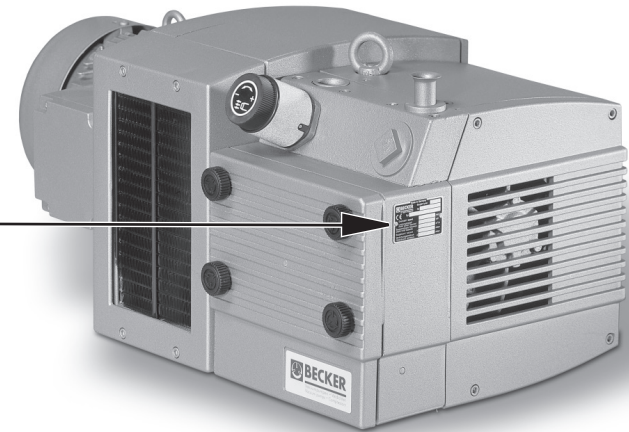

KDT 3.60

SERVICE

BECKER
Qingou - PR CHINA
www.becker-international.com

year

No. **W** **Index Variante**

type **KDT 3.60-XX**

frequency Hz

speed min⁻¹

power required kW

inlet capacity m³/h

pressure + mbar

vacuum - mbar

Made in ☐ China

WU 87-1-25

Ersatzteilliste
Spare parts list
Liste de pièces de rechange
Listino pezzi di ricambio
Lista de piezas de recambio
Lista de peças sobresselentes
Reserveonderdelenlijst
Atsarginių dalių sąrašas
Varuosad nimekirja
Rezerves daļu saraksts

Reservedelsliste
Reservdelslista
Varaosuettelolo
Reservedelsliste
Wykaz części zamiennych
Tartalékalkatrész lista
Seznam náhradních dílů
Seznam nadomestnih delov
Zoznam náhradných dielov
Rezervni dijelovi popis

Lista pieselor de schimb
Páirteanna spártha liosta
Κατάλογος ανταλλακτικών
Yedek parça listesi
Списък на резервните части
Перечень запасных частей
スペアパーツリスト
예비 부품 목록
备用零件目录

SERVICE

www.becker-international.com

Sales and service network

Wartung
Maintenance
Entretien
Manutenzione
Mantenimiento

Pos.	Menge ²⁾ Quantity Quantité Quantità Cantidad	Bestell-Nr. Ident No. No. Identification No. Identificazione No. de pedido	Bezeichnung Description Designation Designazione Descripción
□	1	549000 21100	Dichtungssatz, Complete set of seals, Jeu de joints, Kit di guarnizioni, Junta Completa
11	SATZ/KIT	901330 00004	Schieber, Rotor Vane, Palette, Empujador
11		901379 00004	" KDT 3.60/0-52
11		901379 00004	" KDT 3.60/6
11		901401 00007	" KDT 3.60/0-29
11		901379 00007	" KDT 3.60/6-29
68	1	909507 00000	Filterpatrone, Filter cartridge, Cartouche Filtrante, Cartuccia filtro, Cartucho de filtro
68	1	909587 00000	" KDT 3.60/6
91	1	909510 00000	Filterpatrone, Filter cartridge, Cartouche Filtrante, Cartuccia filtro, Cartucho de filtro
91	0	-	" KDT 3.60/6