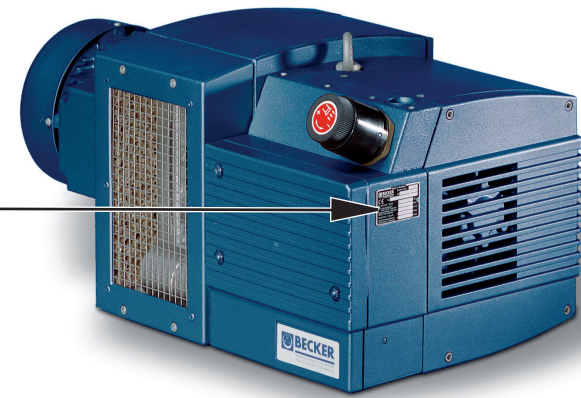

KVX 3.140

SERVICE

BECKER
D-42279 Wuppertal
www.becker-international.com

No. **A** year [XXXX]

type **KVX 3.140-XX** Index Variante

frequency [XXXX] Hz
speed [XXXX] min⁻¹
power required [XXXX] kW
inlet capacity [XXXX] m³/h
pressure + [XXXX] mbar
vacuum - [XXXX] mbar

Made in ☐ Germany

Ersatzteilliste
Spare parts list
Liste de pièces de rechange
Listino pezzi di ricambio
Lista de piezas de recambio
Lista de peças sobresselentes
Reserveonderdelenlijst
Atsarginių dalių sąrašas
Varuosad nimekirja
Rezerves daļu saraksts

Reservdeliste
Reservdelista
Varaosuettelo
Reservdeliste
Wykaz części zamiennych
Tartalékalkatrész lista
Seznam náhradních dílů
Seznam nadomestnih delov
Zoznam náhradných dielov
Rezervni dijelovi popis

Lista pieselor de schimb
Páirteanna spártha liosta
Κατάλογος ανταλλακτικών
Yedek parça listesi
Списък на резервните части
Перечень запасных частей
スペアパーツリスト
예비 부품 목록
备用零件目录

Pos.	Menge ²⁾ Quantity Quantité Quantità Cantidad	Bestell-Nr. Ident No. No. Identification No. Identificazione No. de pedido	Bezeichnung Description Designation Designazione Descripción
□	1	549000 21300	Dichtungssatz, Complete set of seals, Jeu de joints, Kit di guarnizioni, Junta Completa
11	SATZ/KIT	901324 00004	Schieber, Rotor Vane, Palette, Empujador
68	2	909507 01000	Filterpatrone, Filter cartridge, Cartouche Filtrante, Cartuccia filtro, Cartucho de filtro
91	1	909514 00000	Filterpatrone, Filter cartridge, Cartouche Filtrante, Cartuccia filtro, Cartucho de filtro

²⁾ erforderliche Bestellmenge / necessary order quantity / quantité nécessaire / quantità di ordinazione necessari / cantidad necesario

Wartung
Maintenance
Entretien
Manutenzione
Mantenimiento

SERVICE
www.becker-international.com
Sales and service network