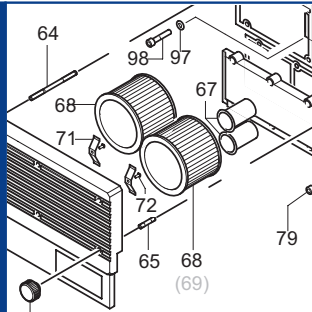

KVX 3.140

SERVICE

BECKER
D-42279 Wuppertal
www.becker-international.com

No. **A** year [XXXX]

type **KVX 3.140-XX** Index Variante

frequency [XXXX] Hz
speed [XXXX] min⁻¹
power required [XXXX] kW
inlet capacity [XXXX] m³/h
pressure + [XXXX] mbar
vacuum - [XXXX] mbar